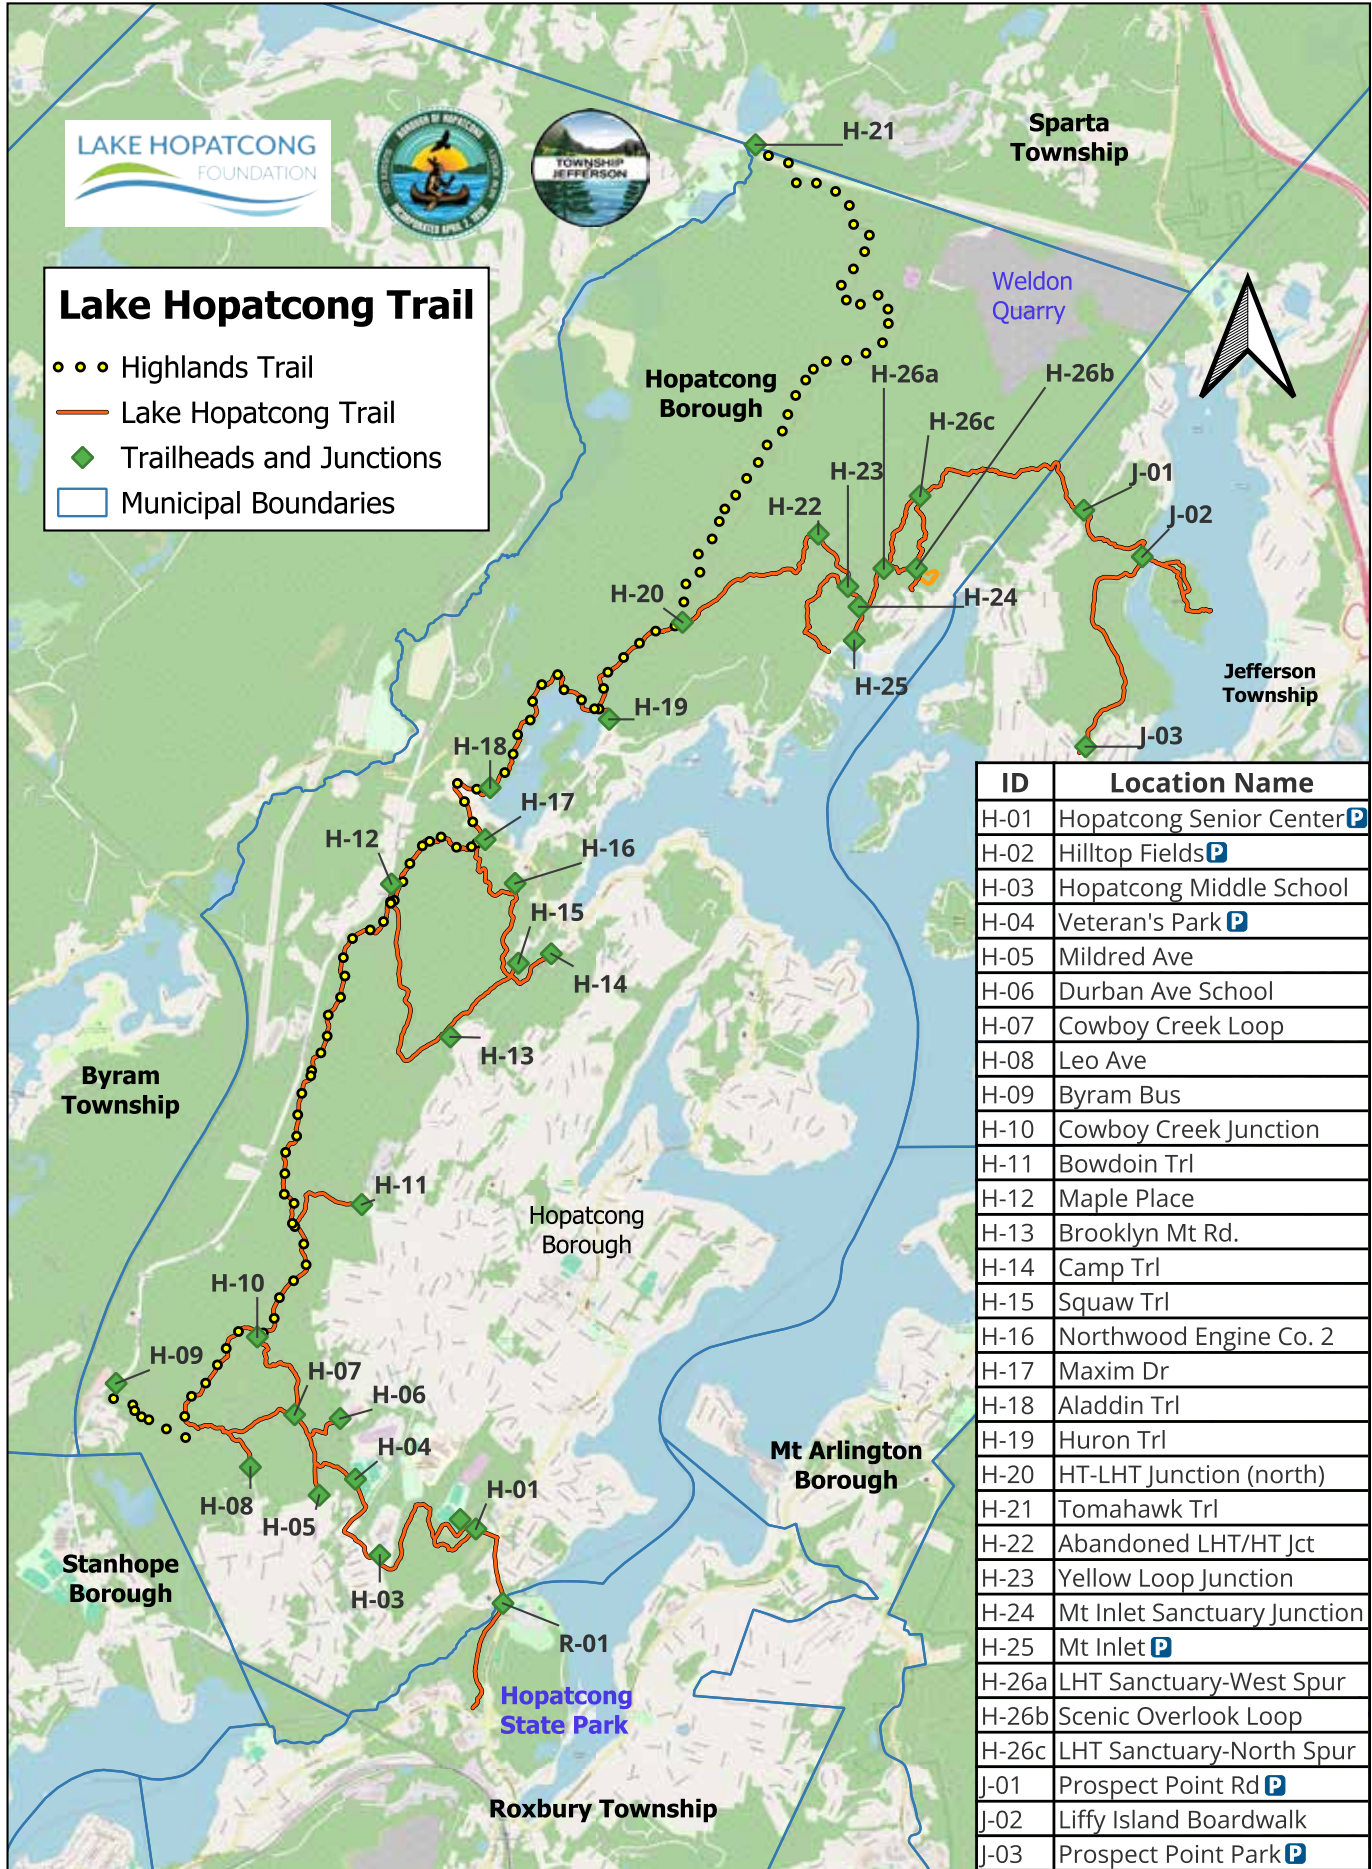

# Lake Hopatcong Trail

- Highlands Trail
- Lake Hopatcong Trail
- ◆ Trailheads and Junctions
- Municipal Boundaries

ID	Location Name
H-01	Hopatcong Senior Center <b>P</b>
H-02	Hilltop Fields <b>P</b>
H-03	Hopatcong Middle School
H-04	Veteran's Park <b>P</b>
H-05	Mildred Ave
H-06	Durban Ave School
H-07	Cowboy Creek Loop
H-08	Leo Ave
H-09	Byram Bus
H-10	Cowboy Creek Junction
H-11	Bowdoin Trl
H-12	Maple Place
H-13	Brooklyn Mt Rd.
H-14	Camp Trl
H-15	Squaw Trl
H-16	Northwood Engine Co. 2
H-17	Maxim Dr
H-18	Aladdin Trl
H-19	Huron Trl
H-20	HT-LHT Junction (north)
H-21	Tomahawk Trl
H-22	Abandoned LHT/HT Jct
H-23	Yellow Loop Junction
H-24	Mt Inlet Sanctuary Junction
H-25	Mt Inlet <b>P</b>
H-26a	LHT Sanctuary-West Spur
H-26b	Scenic Overlook Loop
H-26c	LHT Sanctuary-North Spur
J-01	Prospect Point Rd <b>P</b>
J-02	Liffy Island Boardwalk
J-03	Prospect Point Park <b>P</b>

Scan for  
OuterSpatial topo  
map and outings