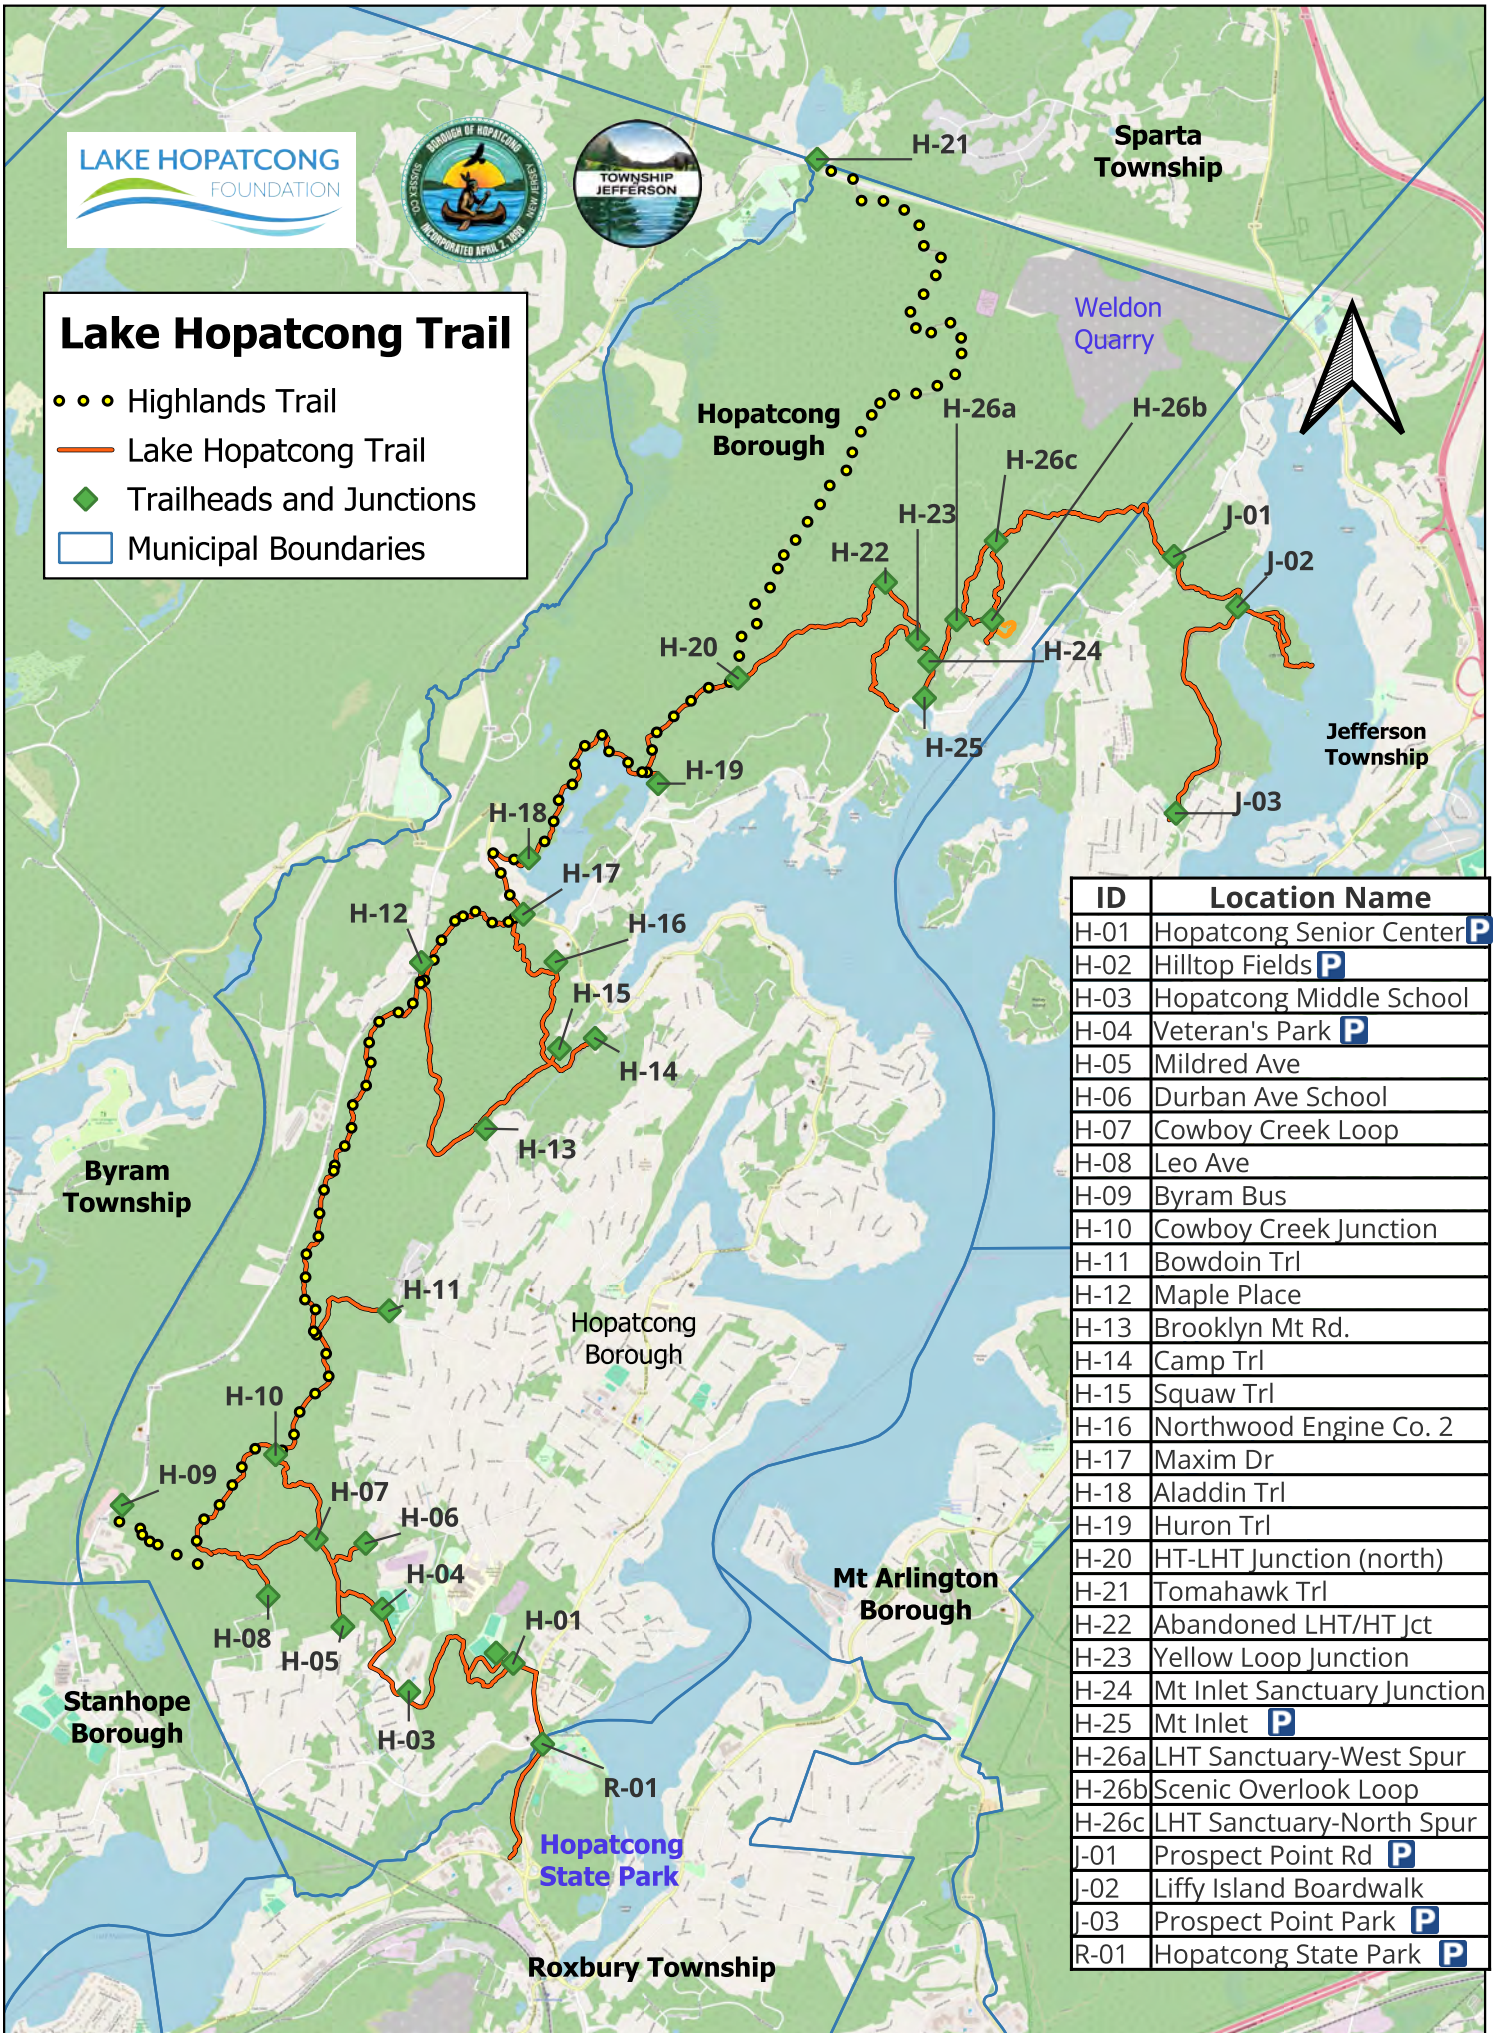

Lake Hopatcong Trail

- ● ● Highlands Trail
- Lake Hopatcong Trail
- ◆ Trailheads and Junctions
- Municipal Boundaries

ID	Location Name
H-01	Hopatcong Senior Center P
H-02	Hilltop Fields P
H-03	Hopatcong Middle School
H-04	Veteran's Park P
H-05	Mildred Ave
H-06	Durban Ave School
H-07	Cowboy Creek Loop
H-08	Leo Ave
H-09	Byram Bus
H-10	Cowboy Creek Junction
H-11	Bowdoin Trl
H-12	Maple Place
H-13	Brooklyn Mt Rd.
H-14	Camp Trl
H-15	Squaw Trl
H-16	Northwood Engine Co. 2
H-17	Maxim Dr
H-18	Aladdin Trl
H-19	Huron Trl
H-20	HT-LHT Junction (north)
H-21	Tomahawk Trl
H-22	Abandoned LHT/HT Jct
H-23	Yellow Loop Junction
H-24	Mt Inlet Sanctuary Junction
H-25	Mt Inlet P
H-26a	LHT Sanctuary-West Spur
H-26b	Scenic Overlook Loop
H-26c	LHT Sanctuary-North Spur
J-01	Prospect Point Rd P
J-02	Liffy Island Boardwalk
J-03	Prospect Point Park P
R-01	Hopatcong State Park P

Scan for
OuterSpatial topo
map and outings