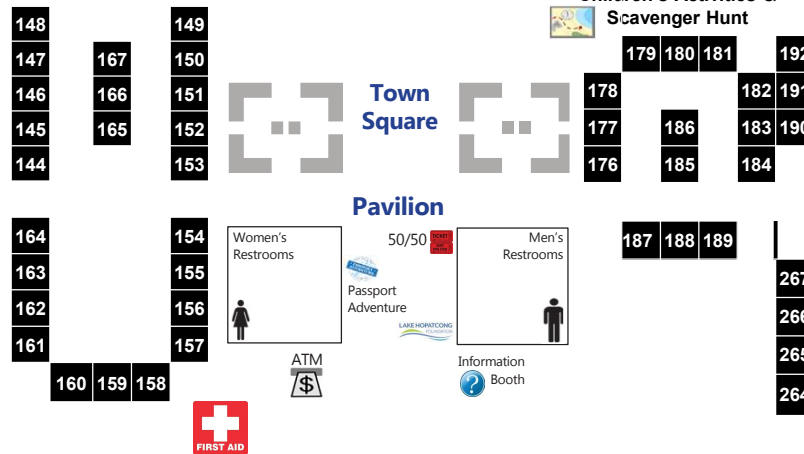

2026 LAKE HOPATCONG BLOCK PARTY

as of 4/20/26

Miss Lotta Boat Ride
LHF Floating Classroom

Miss Lotta Boat
Ride Tickets

65	66	67	68	69	70	71	72	73	74	75	76	77	78
63	89	88	87	86	85	84	83	82	81	80	79		
62	90	91	92	93	94	95	96	97	98	99	100		
61													
60													
59													
58	111	110	109	108	107	106	105	104	103	102	101		
57	112	113	114	115	116	117	118	119	120	121	122		
56													
55													
54	133	132	131	130	129	128	127	126	125	124	123		
53	134	135	136	137	138	139	140	141	142	143			
52													
51													

50		1	
49		2	
48		3	
47	26	25	4
46	27	24	5
45	28	23	6
44	29	22	7
43	30	21	8
42	31	20	9
41	32	19	10
40	33	18	11
39			12
38			13
37			14
36			15
35	34	17	16

LAKE HOPATCONG Beach Area

Town Square

Pavilion

Children's Activities & Scavenger Hunt

Green Shuttle

Blue Shuttle

HOSTED BY
LAKE HOPATCONG
FOUNDATION

Vendor Pre-Paid Parking

1	3	5	7	9	11	13	15	17	19	21	23	25	27	29
2	4	6	8	10	12	14	16	18	20	22	24	26	28	30

SOLD OUT!

Key Code

- Generator or Car Space
- Car Space
- Food Vendor Generator Space
- Food Vendor No Generator
- Available Vendor Space
- Sold Space Unavailable
- Sponsor Space
- Marina Vendor

Lake Hopatcong
Historical Museum