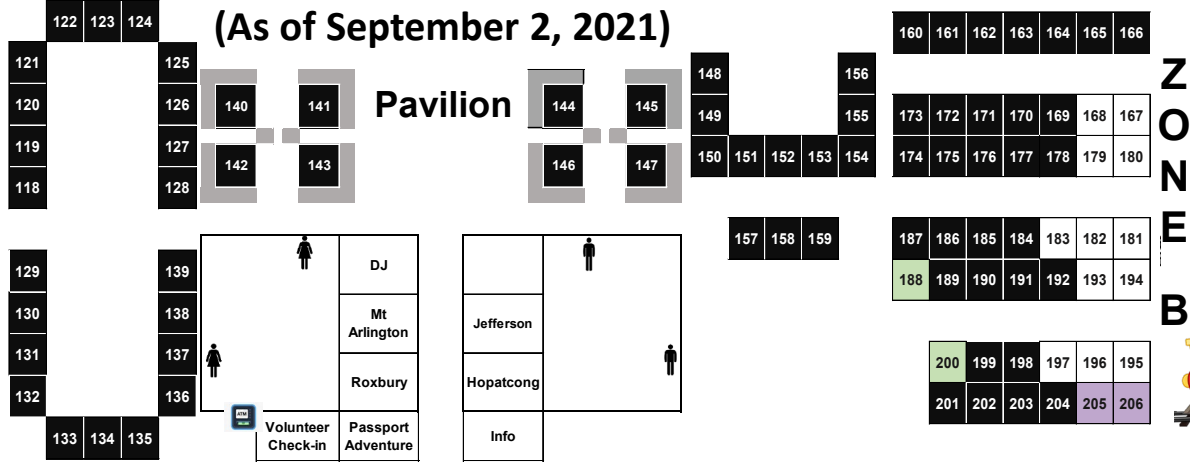

2021 Lake Hopatcong Block Party

Subject to Change with CDC Guidelines

(As of September 2, 2021)

Key Code

- Generator or Car Space**
- Car Space**
- Food Vendor Generator Space**
- Food Vendor No Generator**
- Available Vendor Space**
- Sold Space Unavailable**
- Premium or Sponsor Space**

Lake Hopatcong Historical Museum