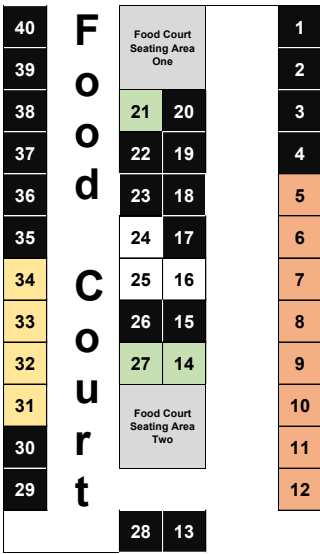

2021 Lake Hopatcong Block Party

Subject to Change with CDC Guidelines

(As of September 2, 2021)

Key Code

- Generator or Car Space**
- Car Space**
- Food Vendor Generator Space**
- Food Vendor No Generator**
- Available Vendor Space**
- Sold Space Unavailable**
- Premium or Sponsor Space**

Lake Hopatcong Historical Museum