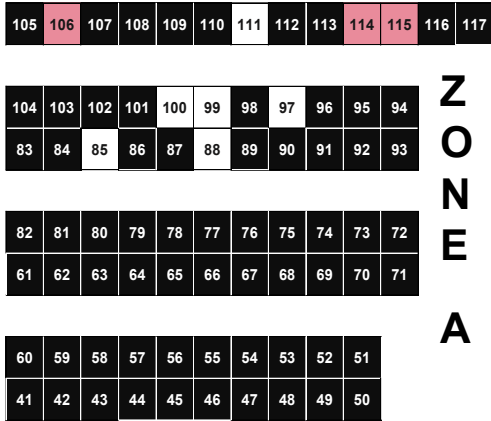

2021 Lake Hopatcong Block Party

Subject to Change with CDC Guidelines

(As of September 2, 2021)

Key Code

- Generator or Car Space**
- Car Space**
- Food Vendor Generator Space**
- Food Vendor No Generator**
- Available Vendor Space**
- Sold Space Unavailable**
- Premium or Sponsor Space**